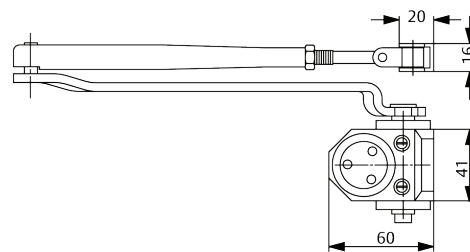

- Rack and pinion door closer with link arm
- Certified in compliance with EN 1154, size 2/3/4
- For single action doors up to 1100mm

Characteristics:

- Can be used for left and right-handed doors
- Suitable for fire and smoke protection doors
- Closing and latching speed adjustable via regulating valves
- Thermodynamic valves for consistent performance
- Standard colours: Silver EV1; White, similar to RAL9016; Black, similar to RAL9005