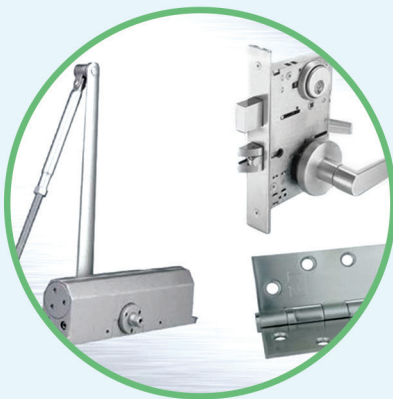

SAFETY STEEL DOORS

SAFETY STEEL DOORS

STEEL DOORS AND ACCESSORIES

ACCESSORIES

ASSA ABLOY

CERTIFICATE OF APPROVAL No CF 5091

This is to certify that, in accordance with
TS00 General Requirements for Certification of Fire Protection Products
The undermentioned products of

Model No.: AAL306

Description: Lever on narrow round plate
 Default lever handle: AAL201
 Handle version:
 any design from Solid & Tubular Handle series
 Spindle: 8mm x 8mm straight spindle standard
 Dim C: 72mm

Model No.: AAL307

Description: Lever on square plate
 Default lever handle: AAL201
 Handle version:
 any design from Solid & Tubular Handle series
 Spindle: 8mm x 8mm straight spindle standard
 Dim C: 72mm