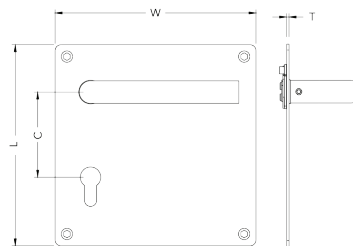

Model No.: AAL306

Description: Lever on narrow round plate
 Default lever handle: AAL201
 Handle version:
 any design from Solid & Tubular Handle series
 Spindle: 8mm x 8mm straight spindle standard
 Dim C: 72mm

Finish:
 Satin Stainless Steel
 Polished Stainless Steel

How to order:
 Product code + Lever handle code + Version +
 Finish
 Example: AAL307202PZSS

Optional versions

Handle on square plate

Model No.	L	W	T
AAL307	180	180	2

Model No.: AAL307

Description: Lever on square plate
 Default lever handle: AAL201
 Handle version:
 any design from Solid & Tubular Handle series
 Spindle: 8mm x 8mm straight spindle standard
 Dim C: 72mm