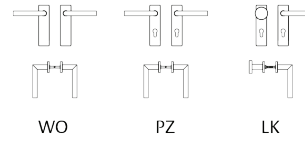

Optional versions