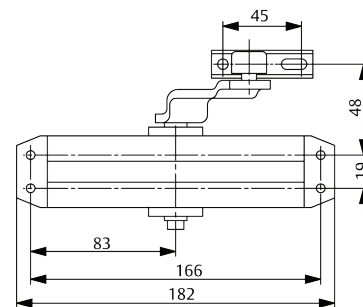

Door Closer

Technical details
for DC110

Technical details:

Closing force	EN2/3/4
Door width up to	1100mm
Fire and smoke protection	Yes
Door swing directions	Left / right handed
Closing speed	Variable between 180°-15°
Latching speed	Variable between 15°-0°
Weight	1.5kg
Height	41mm
Depth	60mm
Length	182mm
In compliance with	EN1154
CE marking for building products	Yes