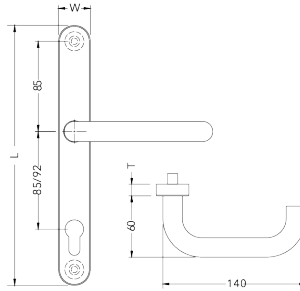

Door Closer

Technical details
for DC110

Technical details:

Closing force	EN2/3/4
Door width up to	1100mm
Fire and smoke protection	Yes
Door swing directions	Left / right handed
Closing speed	Variable between 180°-15°
Latching speed	Variable between 15°-0°
Weight	1.5kg
Height	41mm
Depth	60mm
Length	182mm
In compliance with	EN1154
CE marking for building products	Yes

This new range of product is based on a new modular concept and a common design, under a unique platform for both push and cross bar panic exit devices.

Handle on narrow plate

Model No.	L	W	T
AAL306	245	30	11.5

Model No.: AAL306

Description: Lever on narrow round plate
 Default lever handle: AAL201
 Handle version:
 any design from Solid & Tubular Handle series
 Spindle: 8mm x 8mm straight spindle standard
 Dim C: 72mm

Model No.: AAL307

Description: Lever on square plate
 Default lever handle: AAL201
 Handle version:
 any design from Solid & Tubular Handle series
 Spindle: 8mm x 8mm straight spindle standard
 Dim C: 72mm