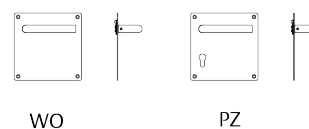

Optional versions